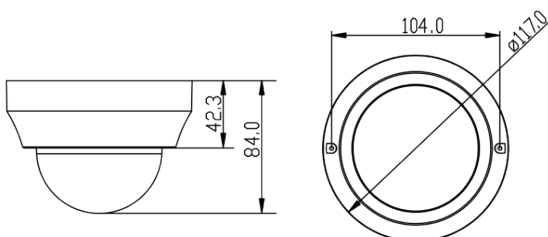

Leverage a comprehensive range of analytics to make video searchable, actionable and quantifiable.

VA2 Indoor IR Dome

CAMERA	
Image Sensor	1/2.7" Progressive Scan CMOS
Effective Pixels	2MP; 1920 (H) x 1080 (V)
Lens	2.8-8mm, F1.6, Varifocal
Field of View	Horizontal: 110° (Wide); 51° (Tele)
High Dynamic Range (HDR)	120dB
Day/Night	Automatic IR cut filter
Minimum Illumination	Color: 0.08 lux; B/W: 0.008 lux; 0 lux with IR On
Shutter Speed	1 to 1/10000s
Camera Angle Adjustment	Pan 340°, Tilt 80°, Rotation -100° to 100°
Pan/Tilt/Zoom	3X Optical zoom, Digital PTZ via Command
White Balance	Manual/Automatic
IR Wavelength	850nm
IR Illumination Distance	100 feet (30m)
VIDEO	
Video Compression	H.264, M-JPEG
Resolution	2MP (1920x1080), SXGA, 720p, XGA, SVGA, D1, VGA, CIF
Frame Rate	Up to 30fps @ 2MP
Streaming	Up to 4 individually configurable streams in H.264/M-JPEG Configurable resolution/frame rate/bandwidth; LBR/VBR/CBR bitrate modes available
Dual Streams	H.264 2MP (1920x1080) @ 30fps + H.264 2MP (1920x1080) @ 15fps (Shutter WDR Off)
Quad Streams	H.264 2MP (1920 x 1080) @ 30fps + H.264 XGA (1024x768) @ 30fps + H.264 CIF (352x240) @ 30fps + H.264 CIF (352x240) @ 30fps
HDR Mode (Shutter WDR On)	H.264 2MP (1920x1080) @ 15fps + H.264 2MP (1920x1080) @ 15fps
Image Settings	Iris control, backlight compensation, white balance, noise reduction, wide dynamic range, privacy mask, brightness, exposure, sharpness, contrast, saturation, hue, IR configuration, day/night threshold
Video Rotation	90° 9:16, 180° 16:9
AUDIO	
Audio Streaming	Full Duplex
Audio Compression	G.711 PCM
Audio Input/Output	Line in/line out
NETWORK	
Security	Password protection, HTTPS encryption (configuration only), IEEE 802.1X
Supported Protocols	IPv4/v6, TCP/IP, UDP, RTP, RTSP, HTTP, HTTPS, DHCP, PPPoE, QoS, ONVIF-S/G/T, SNMPv1/v2/v3
Internet Browser	Internet Explorer (10+)
SYSTEM INTEGRATION	
Video Analytics	Video motion detection, active video tampering, abandoned object, loitering detection, tripwire, intrusion detection, object removal
Alarm Trigger	External input, video analytics
Alarm Events	Video recording to local storage, external output activation
ELECTRICAL	
Power	PoE (802.3af, Class 0); 24VAC; 12VDC
Power Consumption	PoE: max 9.5W; 24VAC: max 17W; 12VDC: max 11W
PHYSICAL	
Construction	Metal base, plastic housing, polycarbonate bubble
Dimensions (D x H)	Ø 4.6 x 3.3 H in (Ø 11.7 x 8.35 H cm)
Weight	0.91 lb (0.42 Kg)