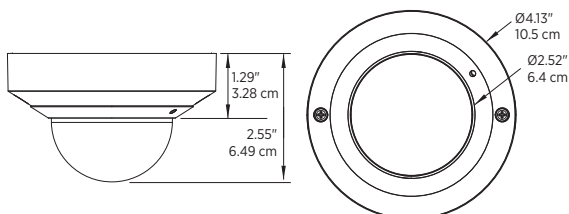

▼ Built-in microphone. No need to purchase and install a separate device for applications that require audio.

▼ Save money on storage and bandwidth. The camera's low bit rate (LBR) setting reduces storage and bandwidth usage by 50% or more in most applications; streams can drop below 1Mbps at 4MP (15 fps).

▼ High Dynamic Range (HDR). The camera blends the best parts of several separate exposures together to combine the most focused, well-lit, and colorful parts of the scene.

▼ Smart IR Illumination. The built-in LEDs provide uniform illumination in total darkness, which means users will see high-quality, low-noise video from over 49 feet (15 meters) away. Additionally, the camera automatically adjusts the intensity of the LEDs to compensate for the distance of an object, so the object is not overexposed when it gets too close to the camera.

▼ Hallway mode. To capture vertically-oriented scenes, such as a long hallway, the camera provides a 90° rotation so images are created vertically, maximizing the field of view in narrow situations.

Get high performance in a compact form factor – just over 4 inches in diameter – complete with a built-in microphone.